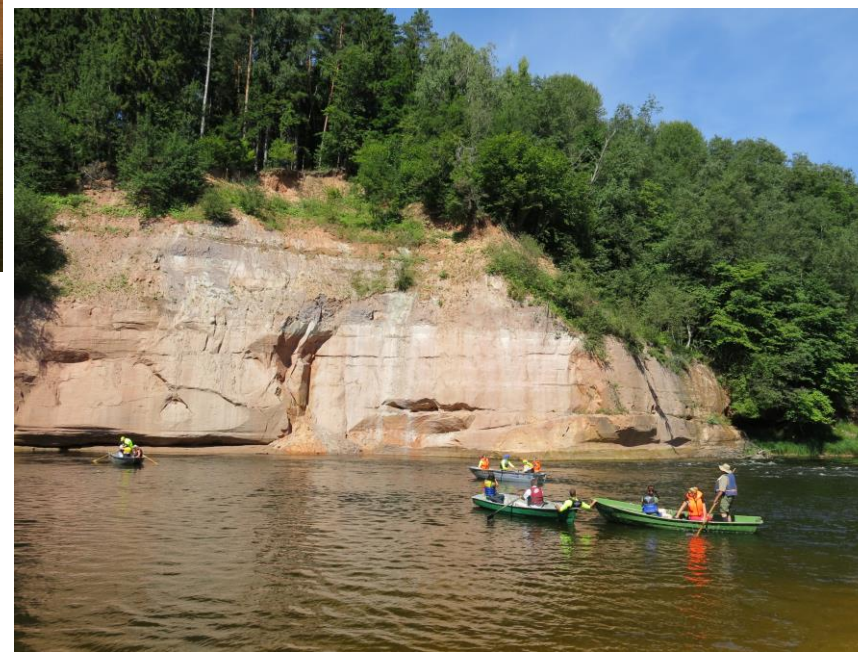

River Gauja / Gauja National park

WWW.PARTNERIBA.LV