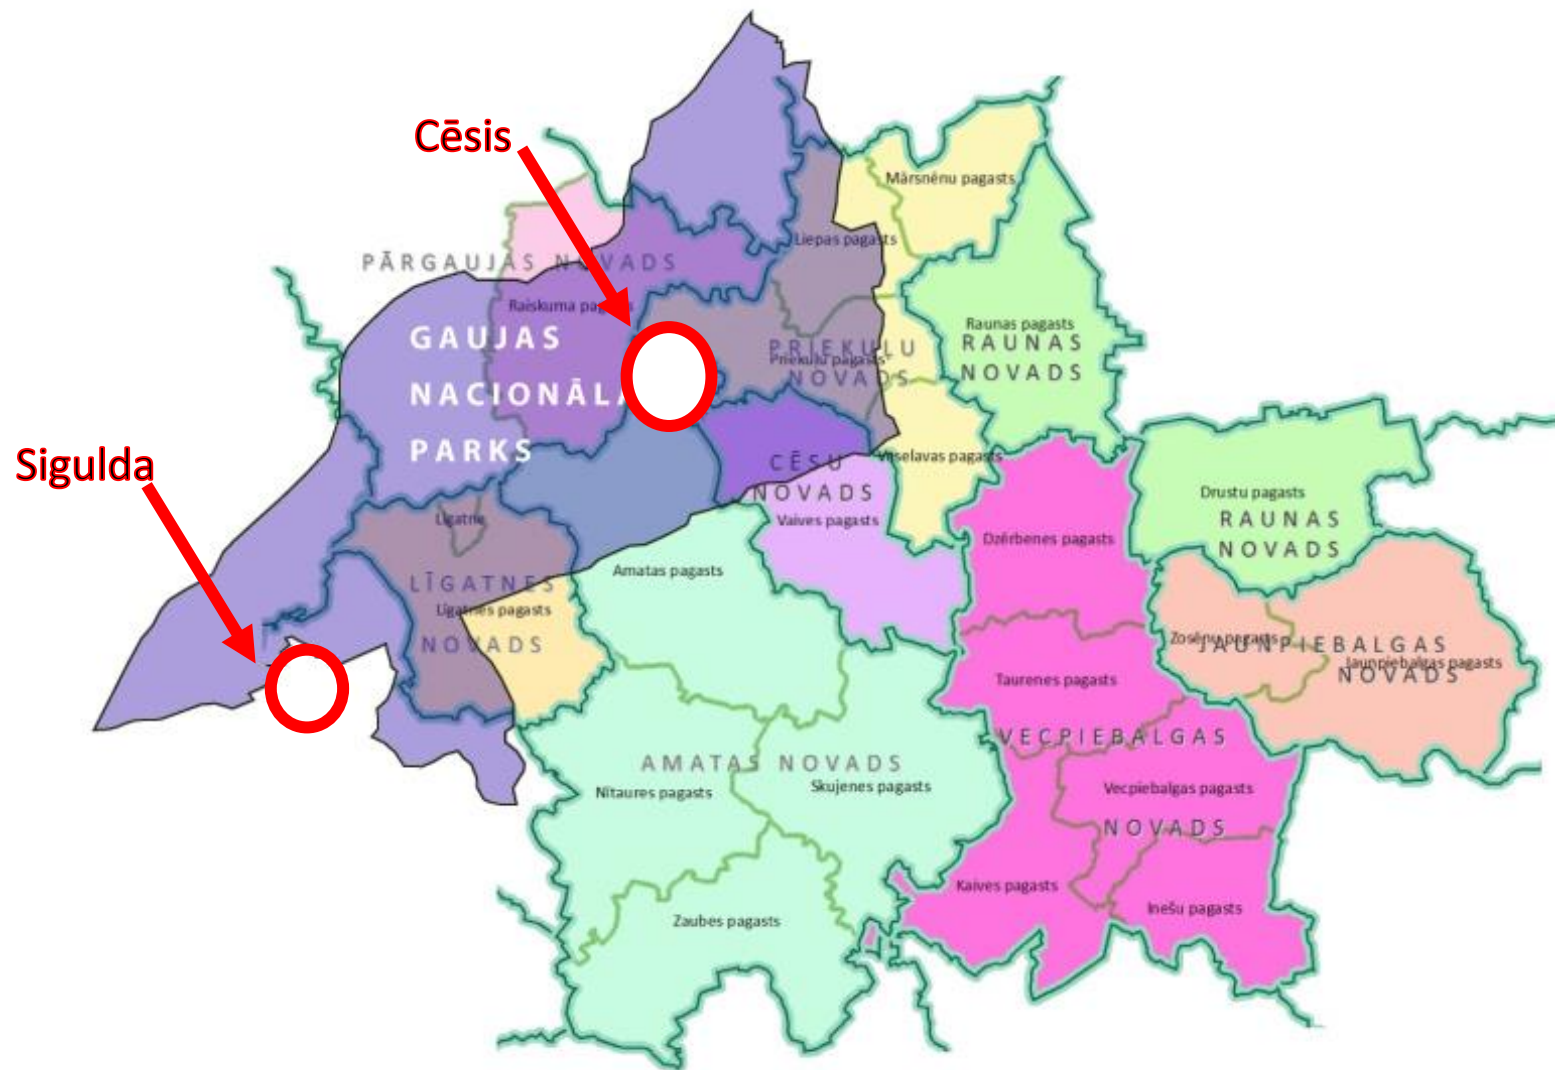

Gauja National park area and LAGs